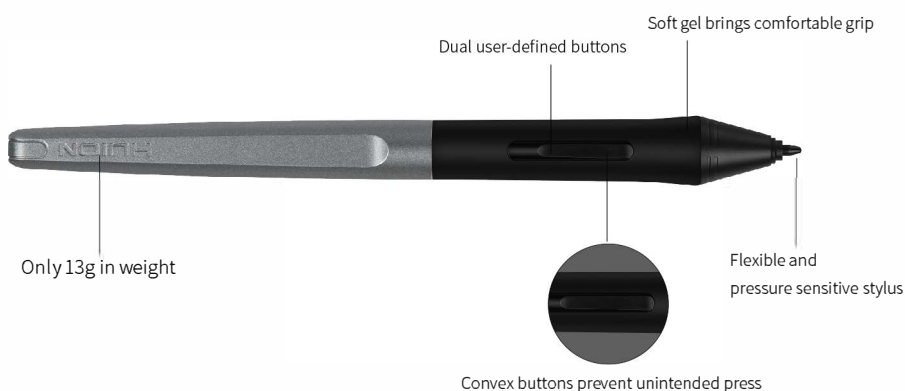

Always pursue Better Convenience

8 keys are created for user-defined shortcut setup, which can be deactivated with the sided switch.