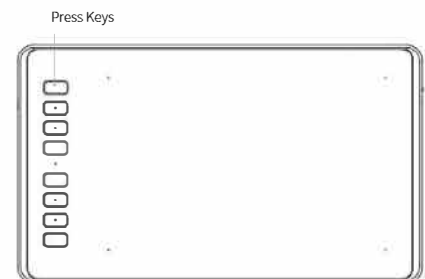

Always pursue Better Convenience

8 keys are created for user-defined shortcut setup, which can be deactivated with the sided switch.