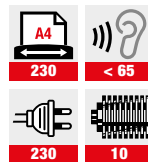

SPECIFICATIONS	3000 S	3000 C	
Shred size	4 mm	3,8 x 48 mm	
Bin volume	42 l	42 l	
Suitable for	2-5 persons	2-5 persons	
Security level DIN 66399	P-2 / 0-2 / T-2	P-3 / F-1 / 0-2 / T-3	
Shredding capacity*	20-22 sheets 70 g/m ²	17-18 sheets 70 g/m ²	
	17-19 sheets 80 g/m ²	15-16 sheets 80 g/m ²	
Cutting speed	30 mm/sec	30 mm/sec	
Throughput**	70g/m ²	133 sheets/min.	109 sheets/min.
	80g/m ²	127 sheets/min.	97 sheets/min.
Noise Level	< 65 dB	< 65 dB	
Input	220-240 V, 50-60 Hz	220-240 V, 50-60 Hz	
Also shreds:			
Weight	14,5 kg	15,5 kg	
Dimensions (WxDxH)	42 x 34 x 66 cm	42 x 34 x 66 cm	